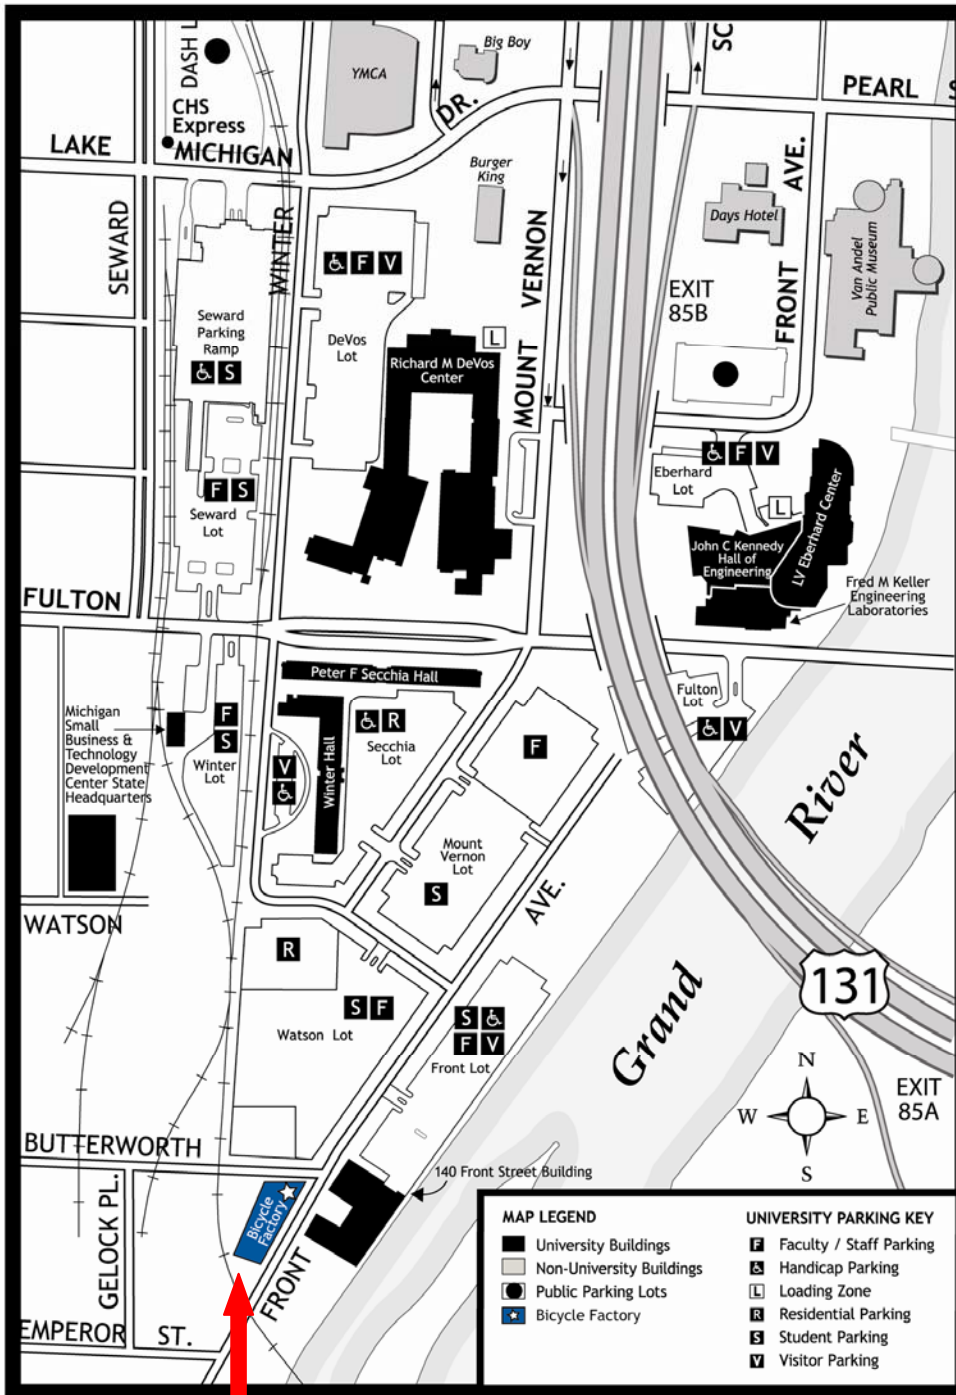

We've Moved!

To the Bicycle Factory

Office Location / address:
Grand Valley State University
Charter Schools Office
Bicycle Factory
201 Front Ave SW, Suite 310
Grand Rapids, MI 49504

Phone: (616) 331-2240
Fax: (616) 331-2085
www.gvsucso.org

Driving Directions:

From Kalamazoo:

Take US-131 N to Pearl Street Exit (85B)
Turn Left on Pearl Street
Turn Left onto Winter Avenue SW
Turn Right on Front Ave SW

From Northern Michigan:

Merge onto US-131 S
Take Exit 85B Pearl Street
Continue straight onto Mt. Vernon Ave NW
Continue onto Mt. Vernon Ave SW
Turn Left on Watson St SW
Turn Right on Front Ave SW

From Lansing/Detroit:

Take I-96 W to I-196 W (Gerald R. Ford Freeway)
Take Exit 77 Ottawa Street
Continue South on Ottawa St to Fulton St
Turn Right on Fulton Street W
Follow one block beyond US-131 overpass
Turn Left on Winter Avenue SW
Turn Right on Front Ave SW

We are located here!

Visitor Parking. Parking is available on the east side of Front Avenue. The lot is located next to the 140 Front Street Building and is clearly marked by a blue entry sign with the words "Front Lot" printed. Parking in this lot is free to visitors.